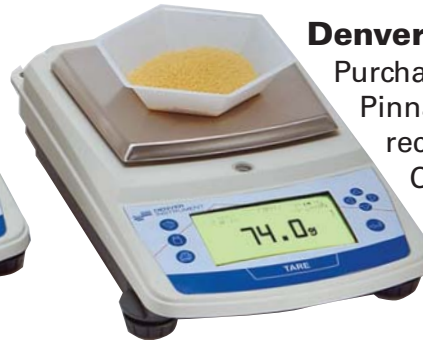

Scale NEW Heights

Denver Balance Offer

Purchase a Denver Instrument Pinnacle Series Balance to receive a \$200 Best Buy Gift Card or FREE Accessories!

To redeem this offer, please fill out the redemption form and **fax** with a copy of your invoice to: **303-423-4831**